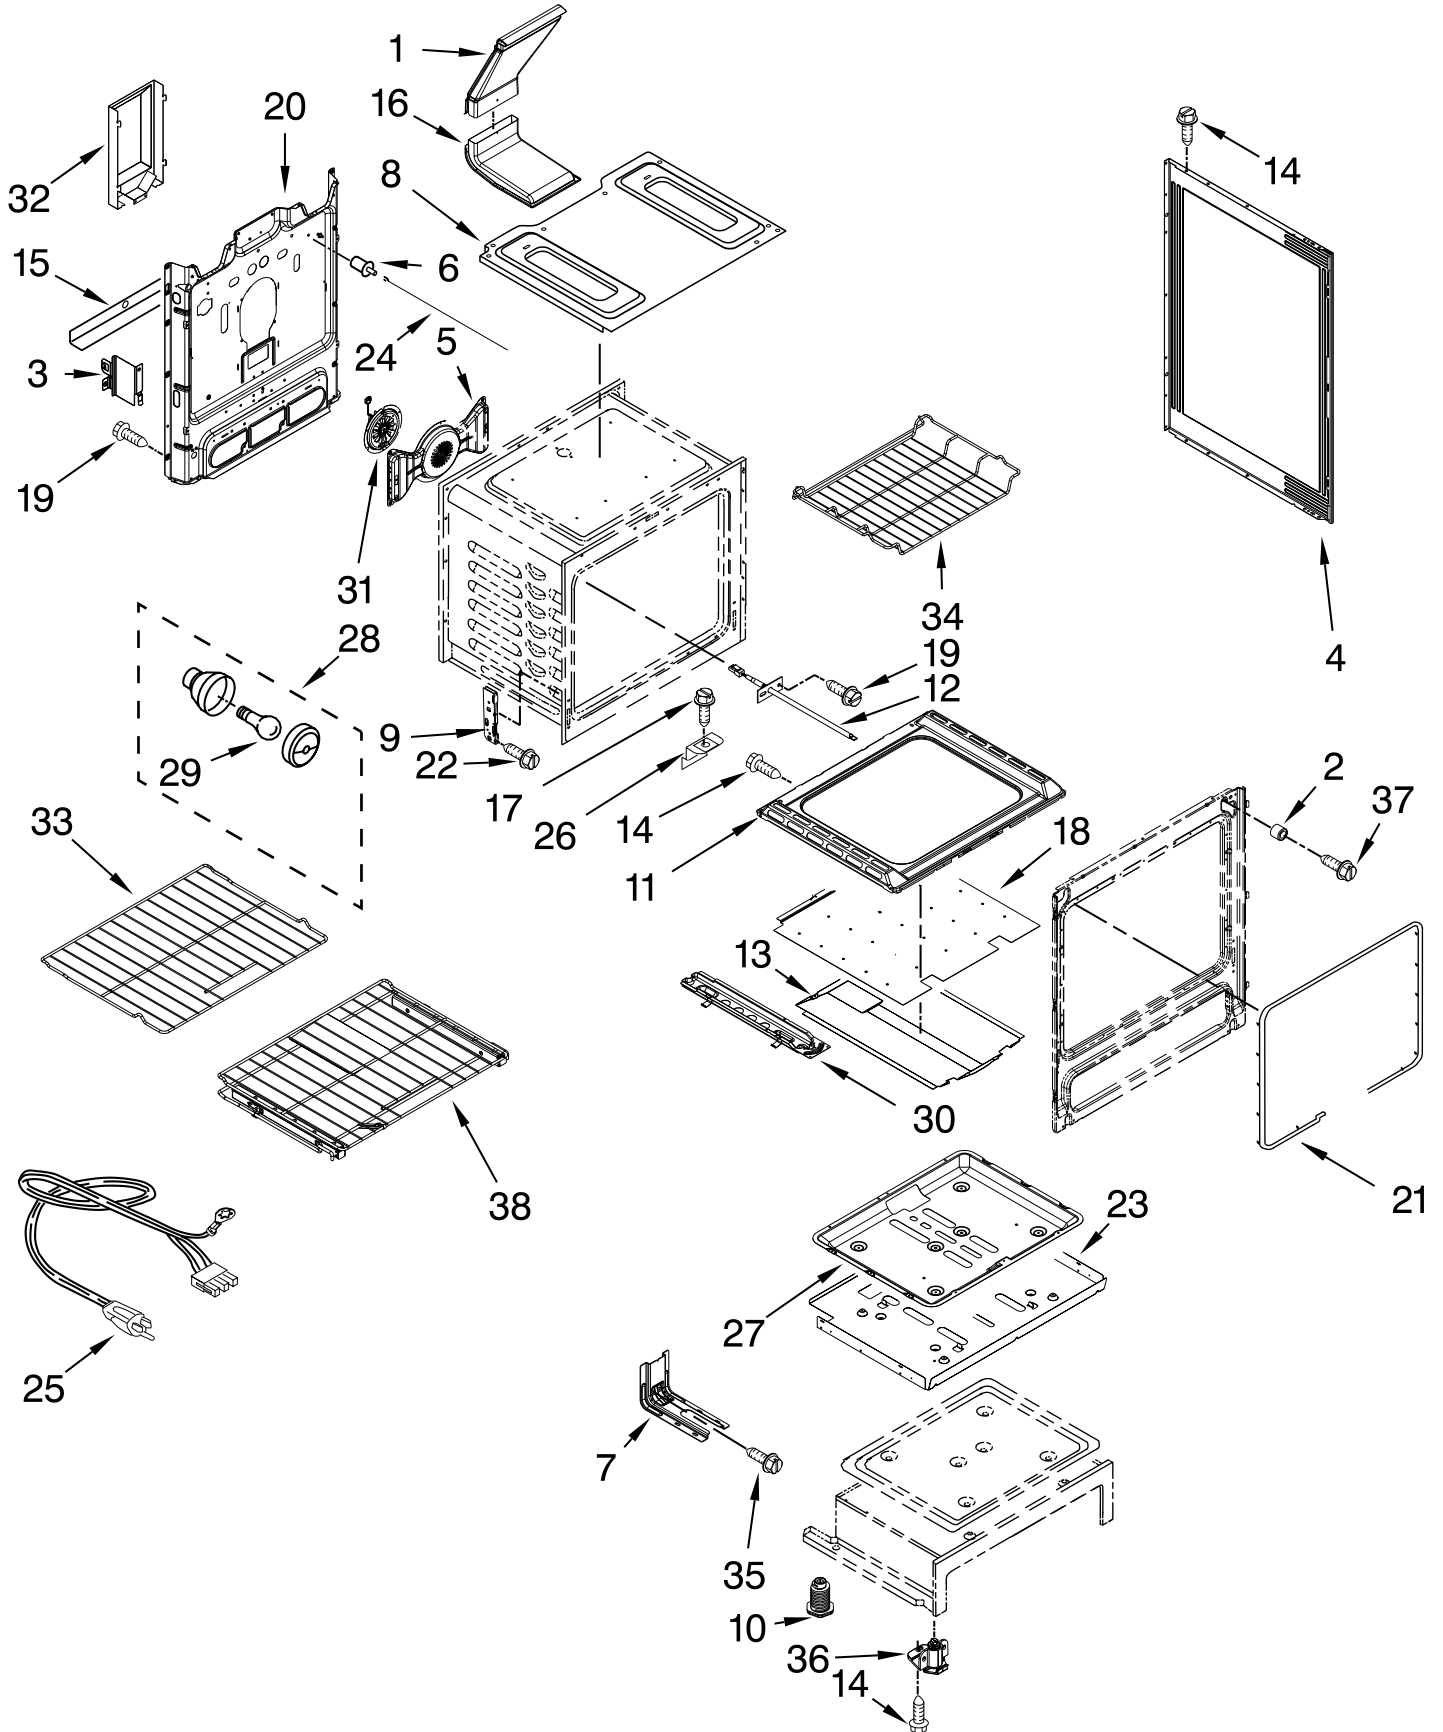

CHASSIS PARTS

For Models: KGRS306BSS0

(Stainless)

FOR ORDERING INFORMATION REFER TO PARTS PRICE LIST

CHASSIS PARTS

For Models: KGRS306BSS0
(Stainless)

Illus. No.	Part No.	DESCRIPTION
1	W10314347	Assembly, Flue
2	9758701	Spacer, Door
3	W10273002	Support, Oven
4	W10322770	Panel, Side
5	W10346153	Baffle, Convection
6	9757262	Switch, Door
7	W10306542	Bracket, Anti-Tip
8	8273036	Box, Burner
9	W10289077	Hinge, Receiver
10	W10058460	Foot, Leveler
11	W10211368	Bottom, Oven
12	W10181986	Sensor, RTD
13	3601P356-45	Baffle, Burner
14	W10362924	Screw
15	W10435470	Brace, Main Back
16	W10311326	Assembly, Upper Flue
17	W10362924	Screw
18	W10323077	Diffuser, Flame
19	3196178	Screw
20	W10273005	Back, Main
21	W10162385	Seal, Oven
22	W10031780	Screw
23	W10273195	Shield, Heat
24	W10273192	Rod, Rear Door
25	9757891	Cord, Power
26	W10035900	Support, Oven Bottom
27	W10273204	Pan, Bake
28	W10454648	Light Assembly
29	311255	Bulb, Oven Light
30		Rail, Base
	W10390007	Left Hand
	W10390008	Right Hand
31	W10389553	Fan, Convection
32	W10158780	Cover, Rear Fan
33	W10460125	Rack, Oven
34	W10289145	Rack, Gullwing
35	7101P485-60	Anti-Tip Screw
36	W10341186	Assembly, Foot
37	W10067840	Screw
38	W10495247	Rack, Sliding

INSULATION

W10194395	Insulation, Wrap
W10194394	Insulation, Back
4820F015-59	Strap, Insulation
W10432019	Alt Cleaning Kit